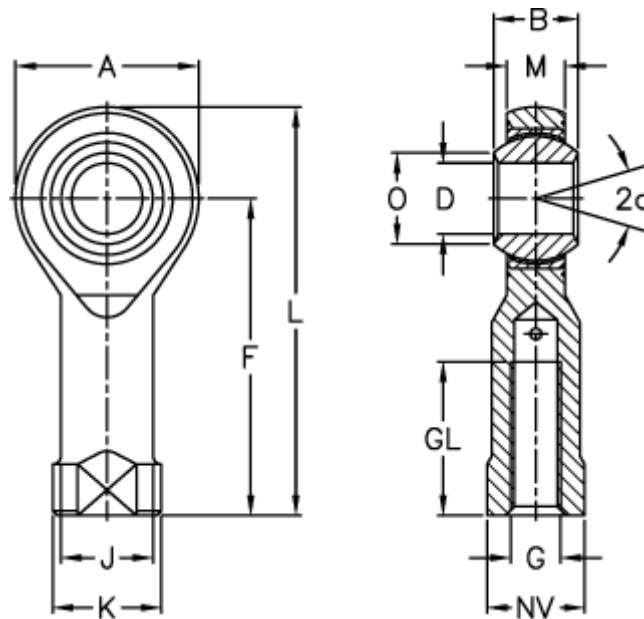

Article number: 03220016150

Description: Fluro Rod End GILRSW 16 16x1,5-RR
Stainless steel complete with left-handed thread

Measures

A	= 42	J	= 22	Weight (g) = 230
a (degrees)	= 15	K	= 27	
B	= 21	L	= 85	
D	= 16	M	= 15	
Dynamic load C (kN)	= 52.5	NV	= 22	
F	= 64	O	= 19.3	
G	= M16x1,5	Permissible rpm	= 230	
GL	= 28	Static load C0 (kN)	= 60.5	